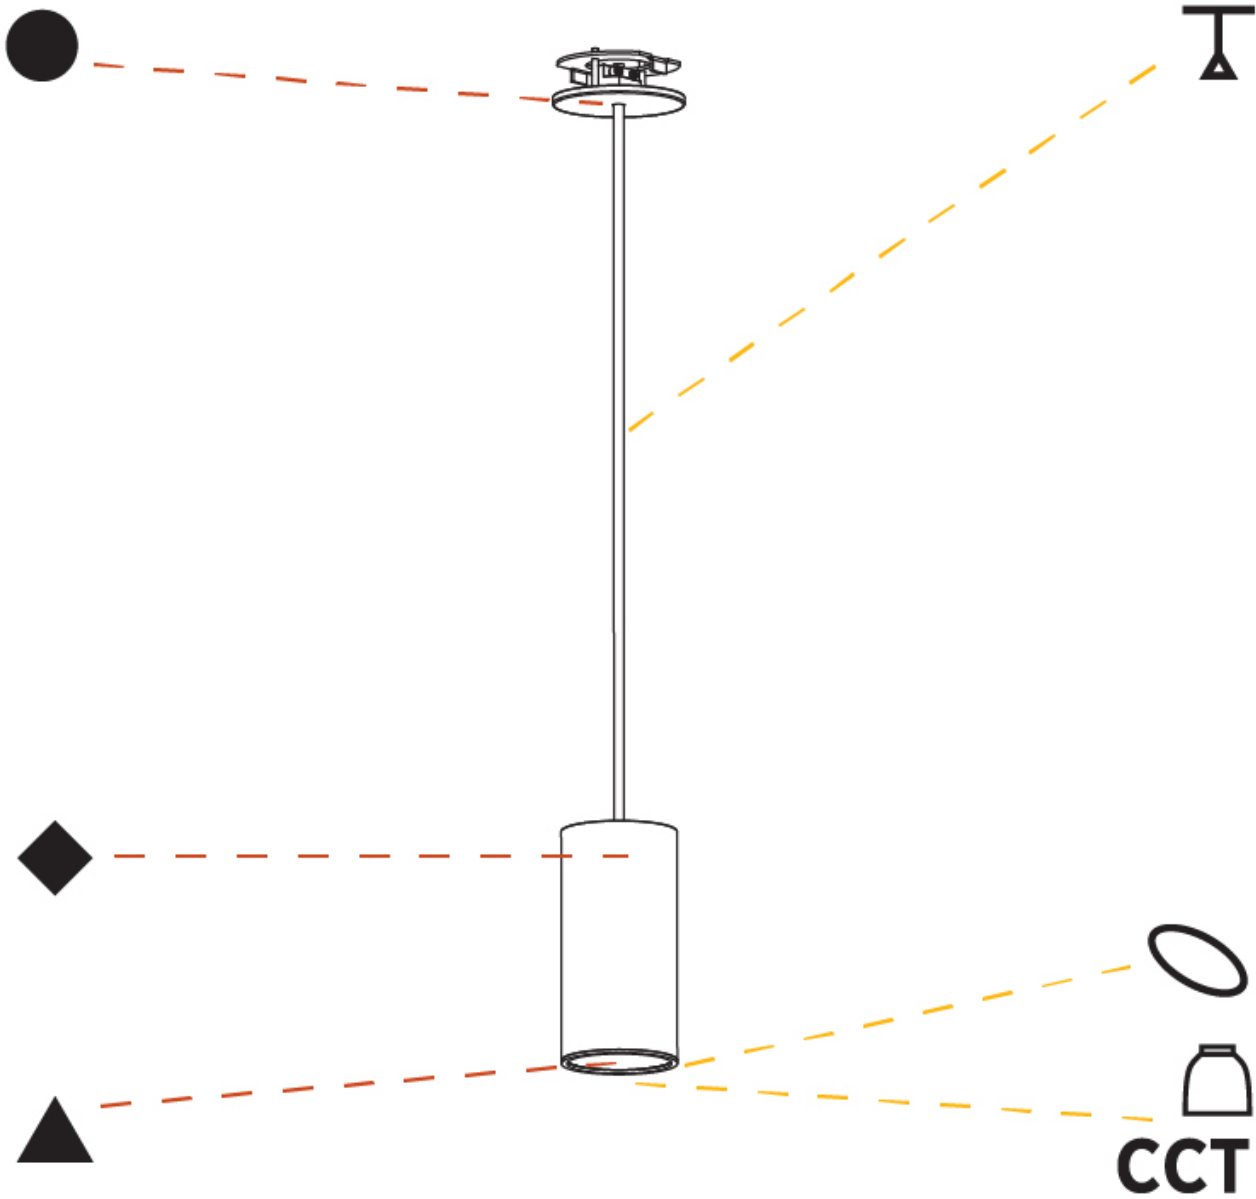

HANGOVER MONOPOINT RECESSED CANOPY SUSPENSION

A300156-

PROJECT	_____
TYPE	_____
SPECIFIER	_____
QUANTITY	_____
DATE	_____

A