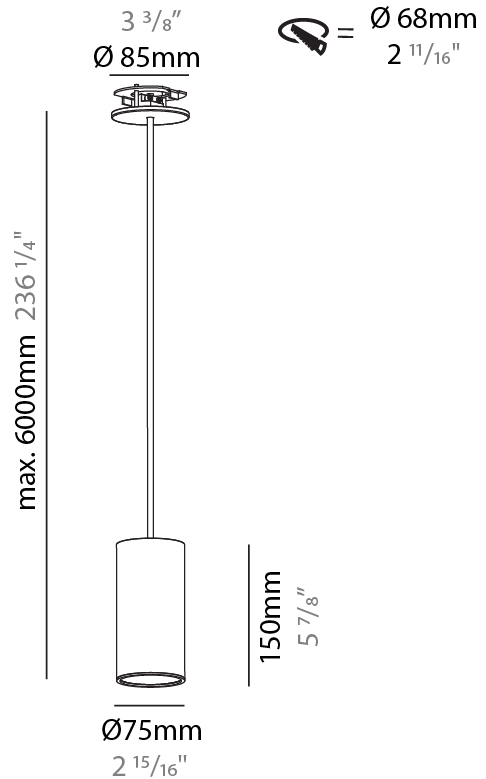

Series: Hangover
Subseries: Hangover Monopoint Recessed Canopy
Brand: Prolicht
Division: Architectural
Mounting Type: Suspension
Mounting Location: Ceiling
Subcategory: Pendant

PHYSICAL

Shape: Cylinder
Diameter (mm): 75
Diameter (in): 2 15/16
Height (mm): 150
Height (in): 5 7/8
Max. Overall Height (mm): 2150
Max. Overall Height (in): 84 5/8
Light Distribution: Direct / Indirect
Diffuser: Shine Ring 0-6
Fixture Finish: SSR / BKV / CWI / CRY / HAB / UFT / ITA / RUA / FTG / MYG / LOD / PUS / FRO / FUP / KIA / POP / BLS / SPG / MEY / GOH / GUM / CHC / COM / ABZ / JAG / OBR / MOS / ROR
Fixture Material: Aluminum
Cable Details: 2000mm / 6000mm Cable in White / Black / Orange / Red
Cut-out Measurements: 68mm / 2 11/16"

ELECTRICAL

Lamp Type: LED (Zhaga Standard)
Input Wattage (W): 10.9
Total Output Wattage (W): 9
Dimming: Tri-Mode (Non-Dimming and Phase Dimming (120Vac only) and 0-10V Dimming)
Driver Included: Yes
Driver Location: External
Driver Type: Constant Current - Universal
Driver Class: Class 2
Housing: ENCP3 w/Quick Connect
Input Voltage (V): 120 - 277
Constant Current (MA): 500

LED

Number of LEDs: 1
Color Temperature (°K): 2700 / 3000 / 4000
Max. Delivered Lumen (lm): 923
CRI: >90 CRI
Lamp Life (hrs): 50000
Upon Request: ***3500K available in minimum quantities (larger quantities upon request)

OPTICAL

Reflector: 18 / 36 / 52

RATINGS AND CERTIFICATIONS

Certified By: Certified for North American Standards
IP rating: IP20