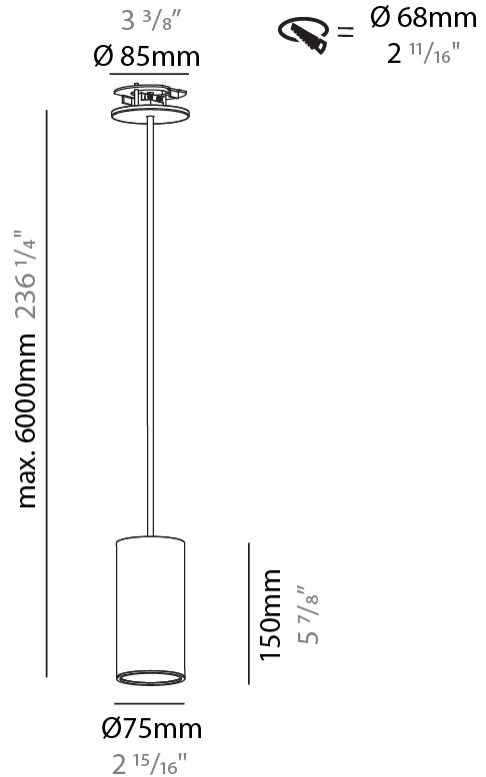

GENERAL

Series: Hangover
Subseries: Hangover Monopoint Recessed Canopy
Brand: Prolicht
Division: Architectural
Mounting Type: Suspension
Mounting Location: Ceiling
Subcategory: Pendant

PHYSICAL

Shape: Cylinder
Diameter (mm): 75
Diameter (in): 2 15/16
Height (mm): 150
Height (in): 5 7/8
Max. Overall Height (mm): 2150
Max. Overall Height (in): 84 5/8
Light Distribution: Direct
Diffuser: Shine Ring 0-6
Fixture Finish: SSR / BKV / CWI / CRY / HAB / UFT / ITA / RUA / FTG / MYG / LOD / PUS / FRO / FUP / KIA / POP / BLS / SPG / MEY / GOH / GUM / CHC / COM / ABZ / JAG / OBR / MOS / ROR
Fixture Material: Aluminum
Cable Details: 2000mm / 6000mm Cable in White / Black / Orange / Red
Cut-out Measurements: 68mm / 2 11/16"

ELECTRICAL

Lamp Type: LED (Zhaga Standard)
Input Wattage (W): 10.9
Total Output Wattage (W): 9
Dimming: Tri-Mode (Non-Dimming and Phase Dimming (120Vac only) and 0-10V Dimming)
Driver Included: Yes
Driver Location: External
Driver Type: Constant Current - Universal
Driver Class: Class 2
Housing: ENCP3 w/Quick Connect
Input Voltage (V): 120 - 277
Constant Current (MA): 500

LED

Number of LEDs: 1
Color Temperature (°K): 2700 / 3000 / 4000
Max. Delivered Lumen (lm): 923
CRI: >90 CRI
Lamp Life (hrs): 50000
Upon Request: ***3500K available in minimum quantities (larger quantities upon request)

OPTICAL

Reflector: 18 / 36 / 52

RATINGS AND CERTIFICATIONS

Certified By: Certified for North American Standards
IP rating: IP20